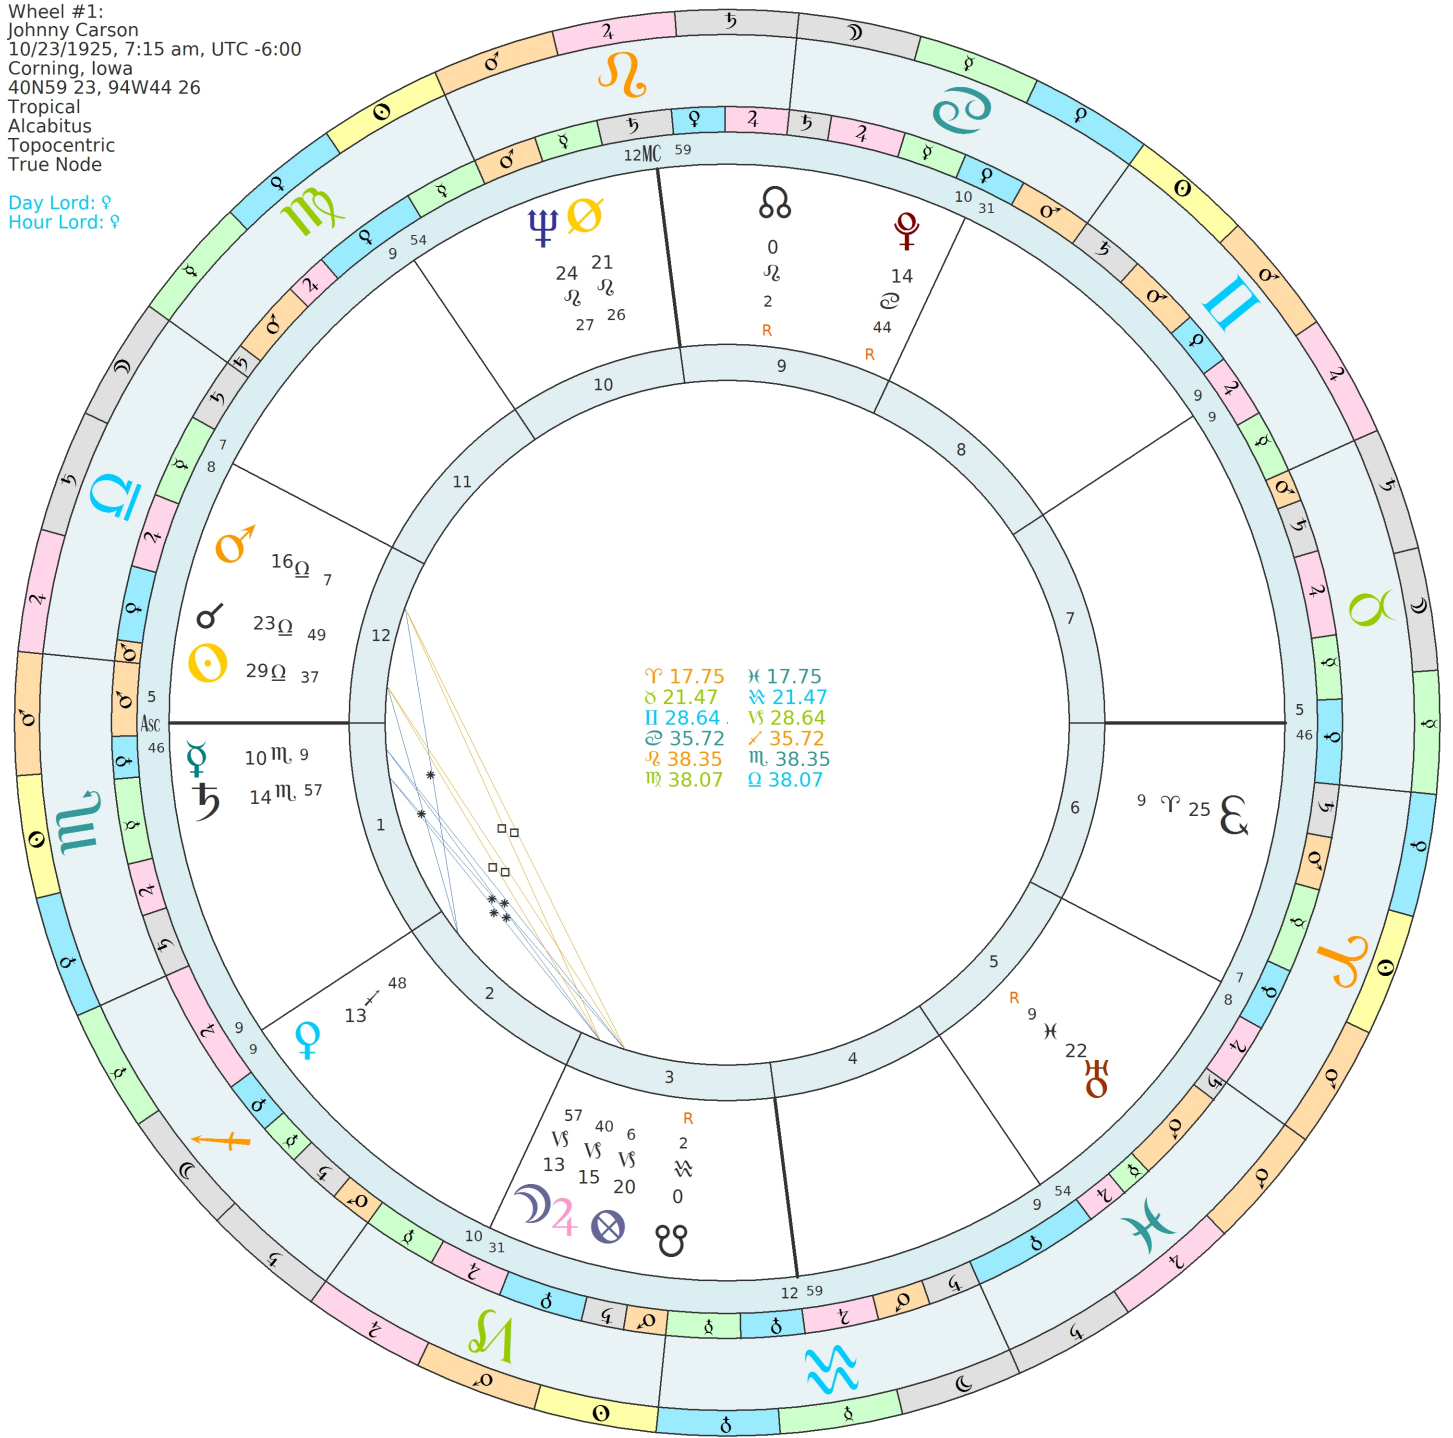

Wheel #1:
 Johnny Carson
 10/23/1925, 7:15 am, UTC -6:00
 Corning, Iowa
 40N59 23, 94W44 26
 Tropical
 Alcabitus
 Topocentric
 True Node

Day Lord: ♀
 Hour Lord: ♀

Zoidiasoft Technologies
 296 Manwaring Rd
 Pulaski, NY 13142
 phone: 315-200-2025
 email: tech@astrology-x-files.co
 http://www.astrology-x-files.com